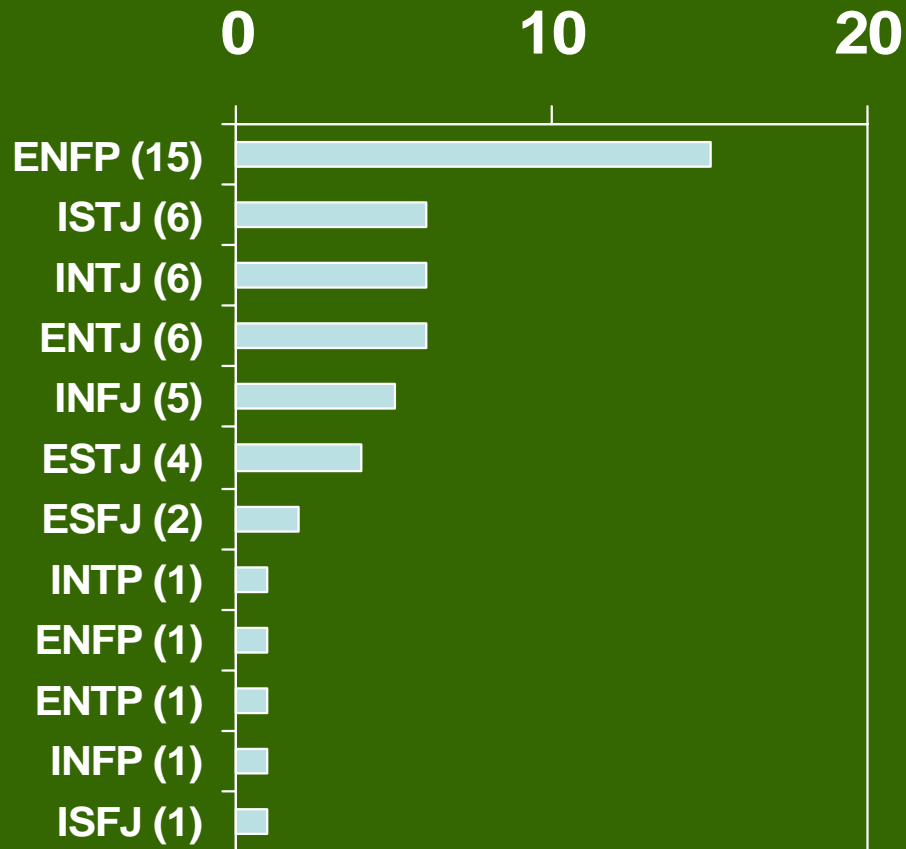

Leadership Asheville 26

Class Snapshot

Gender

- Men - 18
- Women - 31

Years in Region

■ Less than 1 (5)
■ 6 to 15 (14)
■ Life (7)

■ 1 to 5 (18)
■ More than 15 (5)

Career Breakdown

■ Nonprofit (9)

■ Government (5)

■ Other (1)

■ For Profit (24)

■ Education (8)

MBTI Breakdown

Pet Owners

■ Pet Owners (35)
■ Not Pet Owners (13)